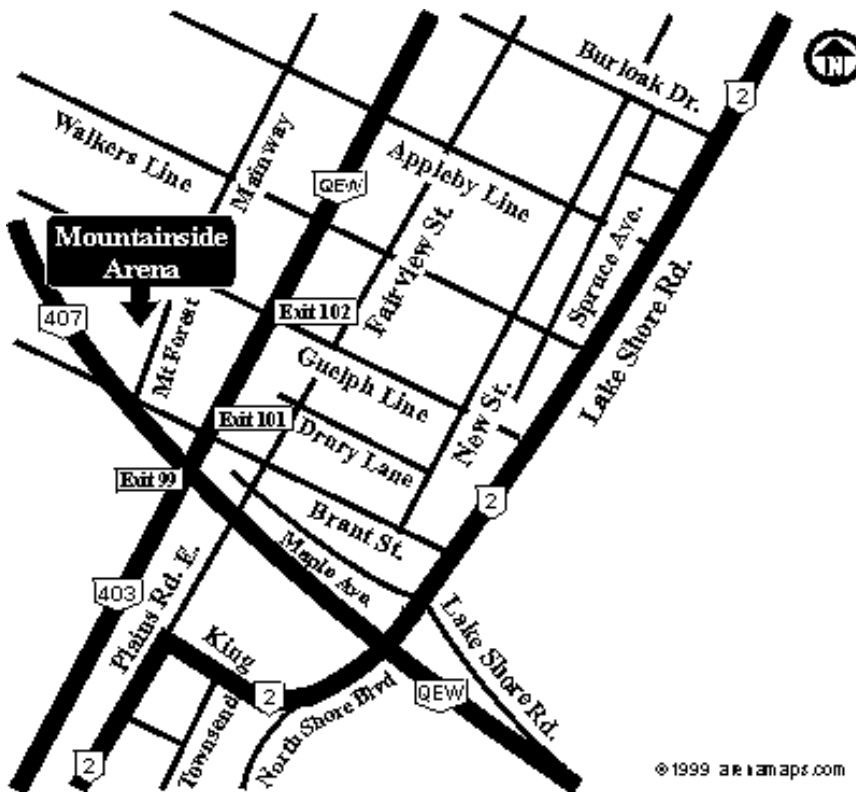

2015 Minor Provincial Championships Bantam & Junior Arena Maps & Directions

Mainway Recreation Centre ~ 4015 Mainway

From QEW: QEW to Walkers Line (exit 105). Proceed north on Walkers Line approx. 1 km to Mainway. Turn right on Mainway and proceed east approx. 0.3 km to arena on the left.

From Hwy-403 (Hamilton): Hwy-403 east to QEW. Continue east QEW to Walkers Line (exit 105). Turn left on Walkers Line and proceed north approx. 1 km to Mainway. Turn right on Mainway and proceed east approx. 0.3 km to arena on the left.

Mountainside Arena ~ 2205 Mount Forest Dr.

From QEW: QEW to Brant St. (exit 101). North on Brant to Mount Forest Drive. East (right) on Mount Forest to Mountainside Arena.

From Hwy-403 Northbound: North on Hwy-403 to QEW North. North on QEW to Brant St. exit 101. West on Brant to Mount Forest Drive. North (right) on Mount Forest to Mountainside Arena.