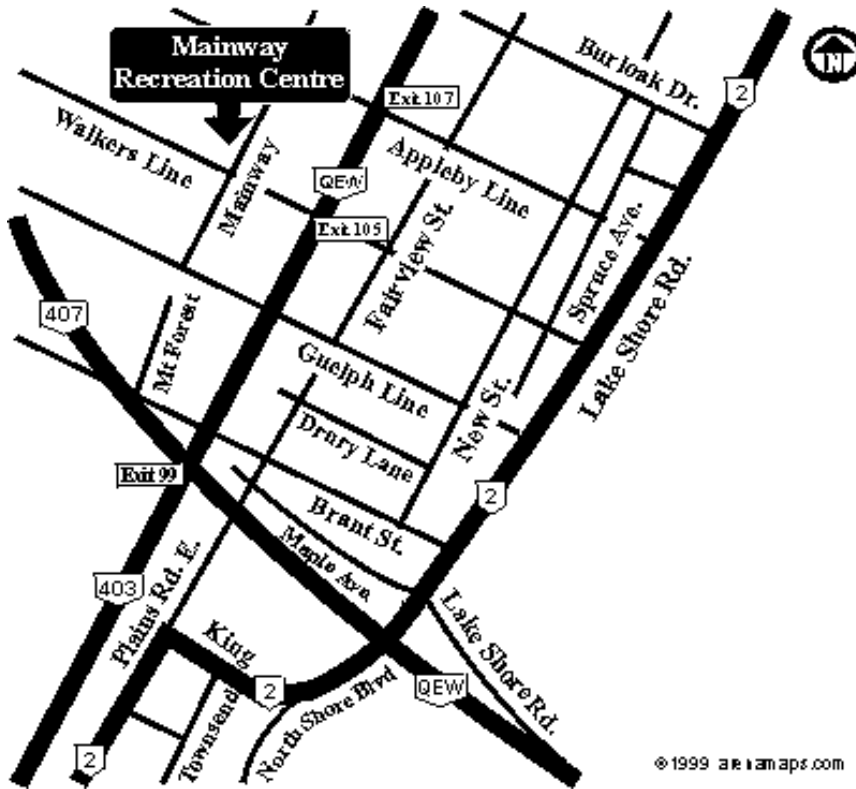

2015 Minor Provincial Championships Bantam & Junior Arena Maps & Directions

Mainway Recreation Centre ~ 4015 Mainway

From QEW: QEW to Walkers Line (exit 105). Proceed north on Walkers Line approx. 1 km to Mainway. Turn right on Mainway and proceed east approx. 0.3 km to arena on the left.

From Hwy-403 (Hamilton): Hwy-403 east to QEW. Continue east QEW to Walkers Line (exit 105). Turn left on Walkers Line and proceed north approx. 1 km to Mainway. Turn right on Mainway and proceed east approx. 0.3 km to arena on the left.

Mountainside Arena ~ 2205 Mount Forest Dr.

From QEW: QEW to Brant St. (exit 101). North on Brant to Mount Forest Drive. East (right) on Mount Forest to Mountainside Arena.

From Hwy-403 Northbound: North on Hwy-403 to QEW North. North on QEW to Brant St. exit 101. West on Brant to Mount Forest Drive. North (right) on Mount Forest to Mountainside Arena.